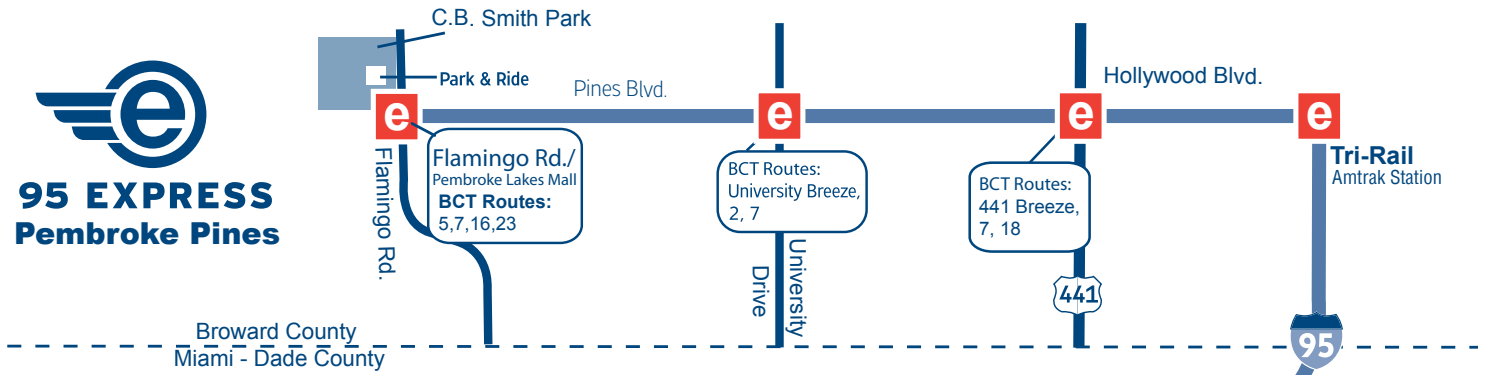

**95 EXPRESS**  
**Pembroke Pines**

The BCT 95 Express Bus stops at these locations ONLY, Monday through Friday a.m. and p.m. peak hours 30 minute intervals

- CB Smith Park  
( Park & Ride Lot)
- Pines Blvd. & Flamingo Rd.
- Pines Blvd. & University Dr.
- Hollywood Blvd. & US 441
- Hollywood Tri-Rail Station
- Overtown Metrorail Station  
(NW 8th St. & NW 1st Ave.)
- State Plaza Metromover Station  
(NW 5th St. & NW 1st Ave.)
- Miami-Dade Government Center  
Metrorail/Metromover Station  
(NW 1st St. & NW 1st Ave.)
- Downtown Miami Terminal  
(SW 1st St. & SW1st Ave.)

**LEGEND**

CONNECTING ROUTES

RT#

MAIN ROUTE

ROUTE

TIMEPOINTS

I-95 Express stop

Southbound  
\* Buses exit at NW 8th St

Miami-Dade County  
Government Center  
Metrorail/Metromover  
Station